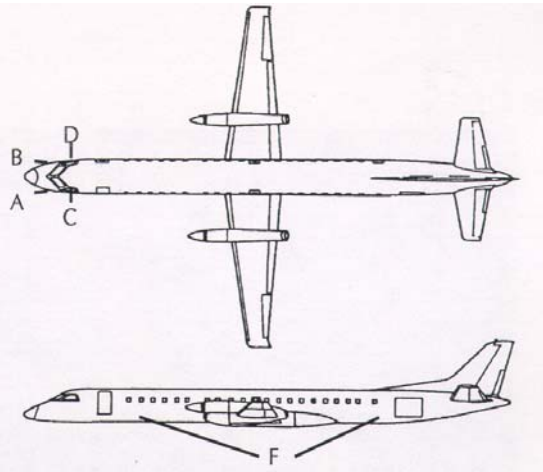

SAAB 2000

AIRCRAFT		DESCRIPTION	SAAB P/N	GKN ATS P/N		
SAAB 340 / SAAB 2000	A	Left Hand W/S	7256100-501	81037-41		
	B	Right Hand W/S	7256100-502	81037-42		
	C	Left Hand Side W/S*	7256110-501	81044-1		
	D	Right Hand Side W/S*	7256110-502	81044-2		
SAAB 340	E	Passenger Window Assy.	7256200-501	81029-11		
		Passenger Window Assy. **	7256200-503	81029-41		
		Outer Passenger Window	7256200-001	81026-1		
		Outer Passenger Window**	7256200-011	81026-1AR		
		Inner Passenger Window	7256200-003	81027-1		
		Passenger Window Seal	7256200-005	81028-2		
		SAAB 2000	F	Passenger Window Assy.	7356200-501	90061-21
Passenger Window Assy. **	7356200-503			90061-41		
Outer Passenger Window	7356200-001			90008-1		
Outer Passenger Window**	7356200-023			90008-201		
Passenger Window Seal	7356200-003			90098-3		
Passenger Window Tube	7356200-005			7356200-005		
Lavatory Window Assy.	7356200-511			7356200-511		
Lavatory Window	7356200-007			7356200-007		
Lavatory Window Seal	7356200-009			91182		

* Exclusive Crystal Vue abrasion resistant coating option available.

** Crystal Vue II abrasion resistant coating applied to both sides of outer pane.

12122 Western Ave.
Garden Grove, CA 92841
Tel.: 714.893.7531
Fax: 714.892.7635
SITA SNAPAXD

Eckersall Road, Kings Norton
Birmingham, B38 8SR England
Tel.: 44.121.606.4100
Fax: 44.121.606.4191
ARINC: BHXPZXD

9/21 Moo 5, Phaholyothin Road
Klong 1, Klong Luang,
Patumthanee, Thailand 12120
Tel.: 66.2.516.1058
Fax: 66.2.902.0414

Avenida Central, 211 - Chácaras
Reunidas, CEP 12238-430
São José dos Campos, SP-Brazil
Tel.: 55.012.3934.3418
Fax: 55.012.3931.9006

London Luton Airport
Luton Bedfordshire
LU2 9PQ, United Kingdom
Tel.: +44 (0) 1582.731441
Fax: +44 (0) 1582.452049